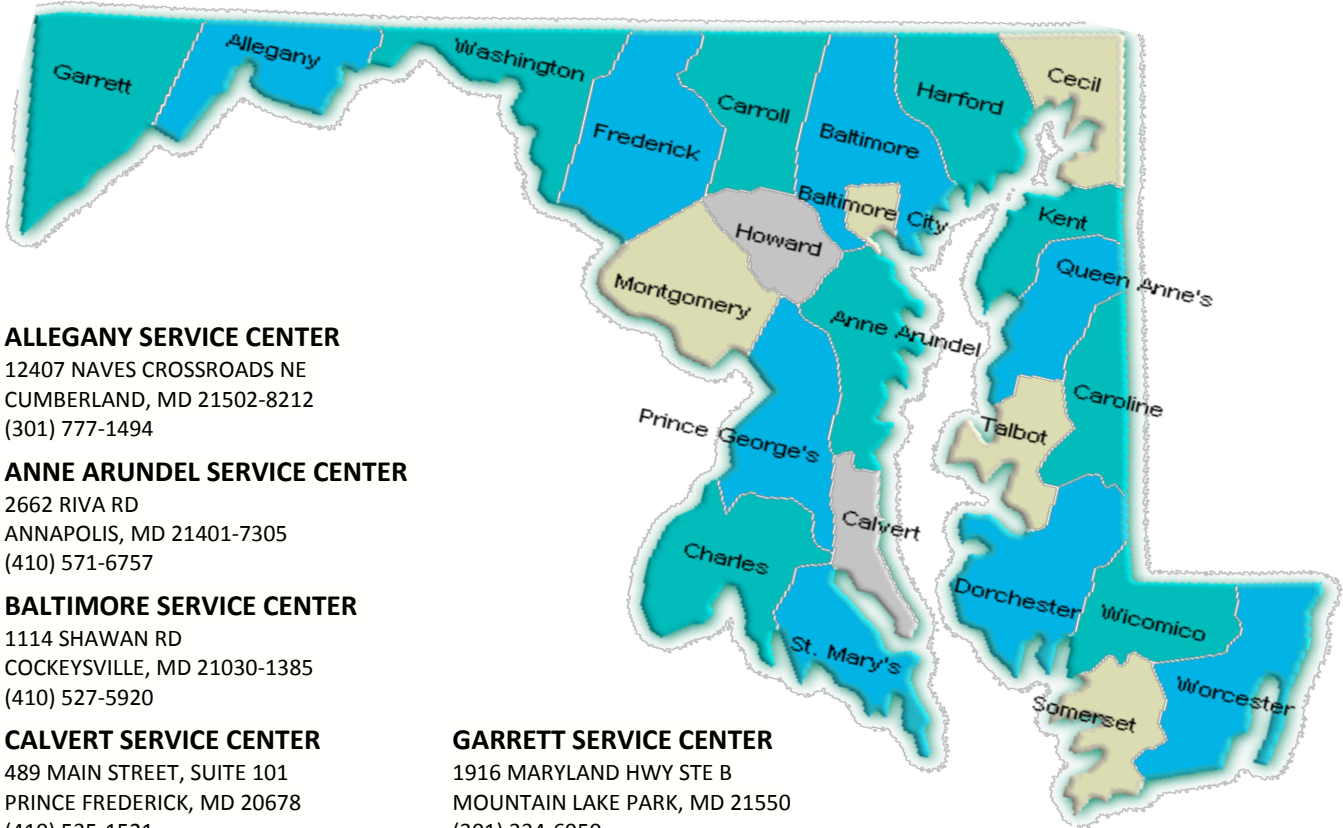

United States
Department of
Agriculture

Maryland NRCS Field Offices

ALLEGANY SERVICE CENTER

12407 NAVES CROSSROADS NE
CUMBERLAND, MD 21502-8212
(301) 777-1494

ANNE ARUNDEL SERVICE CENTER

2662 RIVA RD
ANNAPOLIS, MD 21401-7305
(410) 571-6757

BALTIMORE SERVICE CENTER

1114 SHAWAN RD
COCKEYSVILLE, MD 21030-1385
(410) 527-5920

CALVERT SERVICE CENTER

489 MAIN STREET, SUITE 101
PRINCE FREDERICK, MD 20678
(410) 535-1521

CAROLINE SERVICE CENTER

9194 LEGION RD
DENTON, MD 21629
(410) 479-1202

CARROLL SERVICE CENTER

698J CORPORATE CENTER COURT
WESTMINSTER, MD 21157
(410) 848-2780

CECIL SERVICE CENTER

105 CHESAPEAKE BLVD
ELKTON, MD 21921-6376
(410) 398-4411

CHARLES SERVICE CENTER

101 CATALPA DR
LA PLATA, MD 20646-4319
(301) 934-9588

DORCHESTER SERVICE CENTER

204 CEDAR ST
CAMBRIDGE, MD 21613
(410) 228-5640

FREDERICK SERVICE CENTER

92 THOMAS JOHNSON DR STE 240
FREDERICK, MD 21702-4403
(301) 695-2803

GARRETT SERVICE CENTER

1916 MARYLAND HWY STE B
MOUNTAIN LAKE PARK, MD 21550
(301) 334-6950

HARFORD SERVICE CENTER

2205 COMMERCE ROAD
FOREST HILL, MD 21050
(410) 838-3950

HOWARD SERVICE CENTER

14735 FREDERICK ROAD
COOKSVILLE, MD 21723
(410) 313-0680

KENT SERVICE CENTER

122 SPEER RD
CHESTERTOWN, MD 21620-1037
(410) 778-5353

MONTGOMERY SERVICE CENTER

18410 MUNCASTER RD
DERWOOD, MD 20855-1421
(301) 590-2855

PRINCE GEORGE SERVICE CENTER

5301 MARLBORO RACE TRACK RD
UPPER MARLBORO, MD 20772
(301) 574-5162

QUEEN ANNE SERVICE CENTER

211 E WATER ST
CENTREVILLE, MD 21617-1101
(410) 758-1671

ST. MARY'S SERVICE CENTER

26737 RADIO STATION WAY
LEONARDTOWN, MD 20650
(301) 475-8402

SOMERSET SERVICE CENTER

30730 PARK DR
PRINCESS ANNE, MD 21853-1014
(410) 651-0370

TALBOT SERVICE CENTER

28577 MARYS CT
EASTON, MD 21601
(410) 822-1577

WASHINGTON SERVICE CENTER

1260 MARYLAND AVE
HAGERSTOWN, MD 21740-2912
(301) 797-0500

WICOMICO SERVICE CENTER

2322B GODDARD PKWY
SALISBURY, MD 21801-1126
(410) 546-4777

WORCESTER SERVICE CENTER

304 COMMERCE ST
SNOW HILL, MD 21863-1008
(410) 632-5439