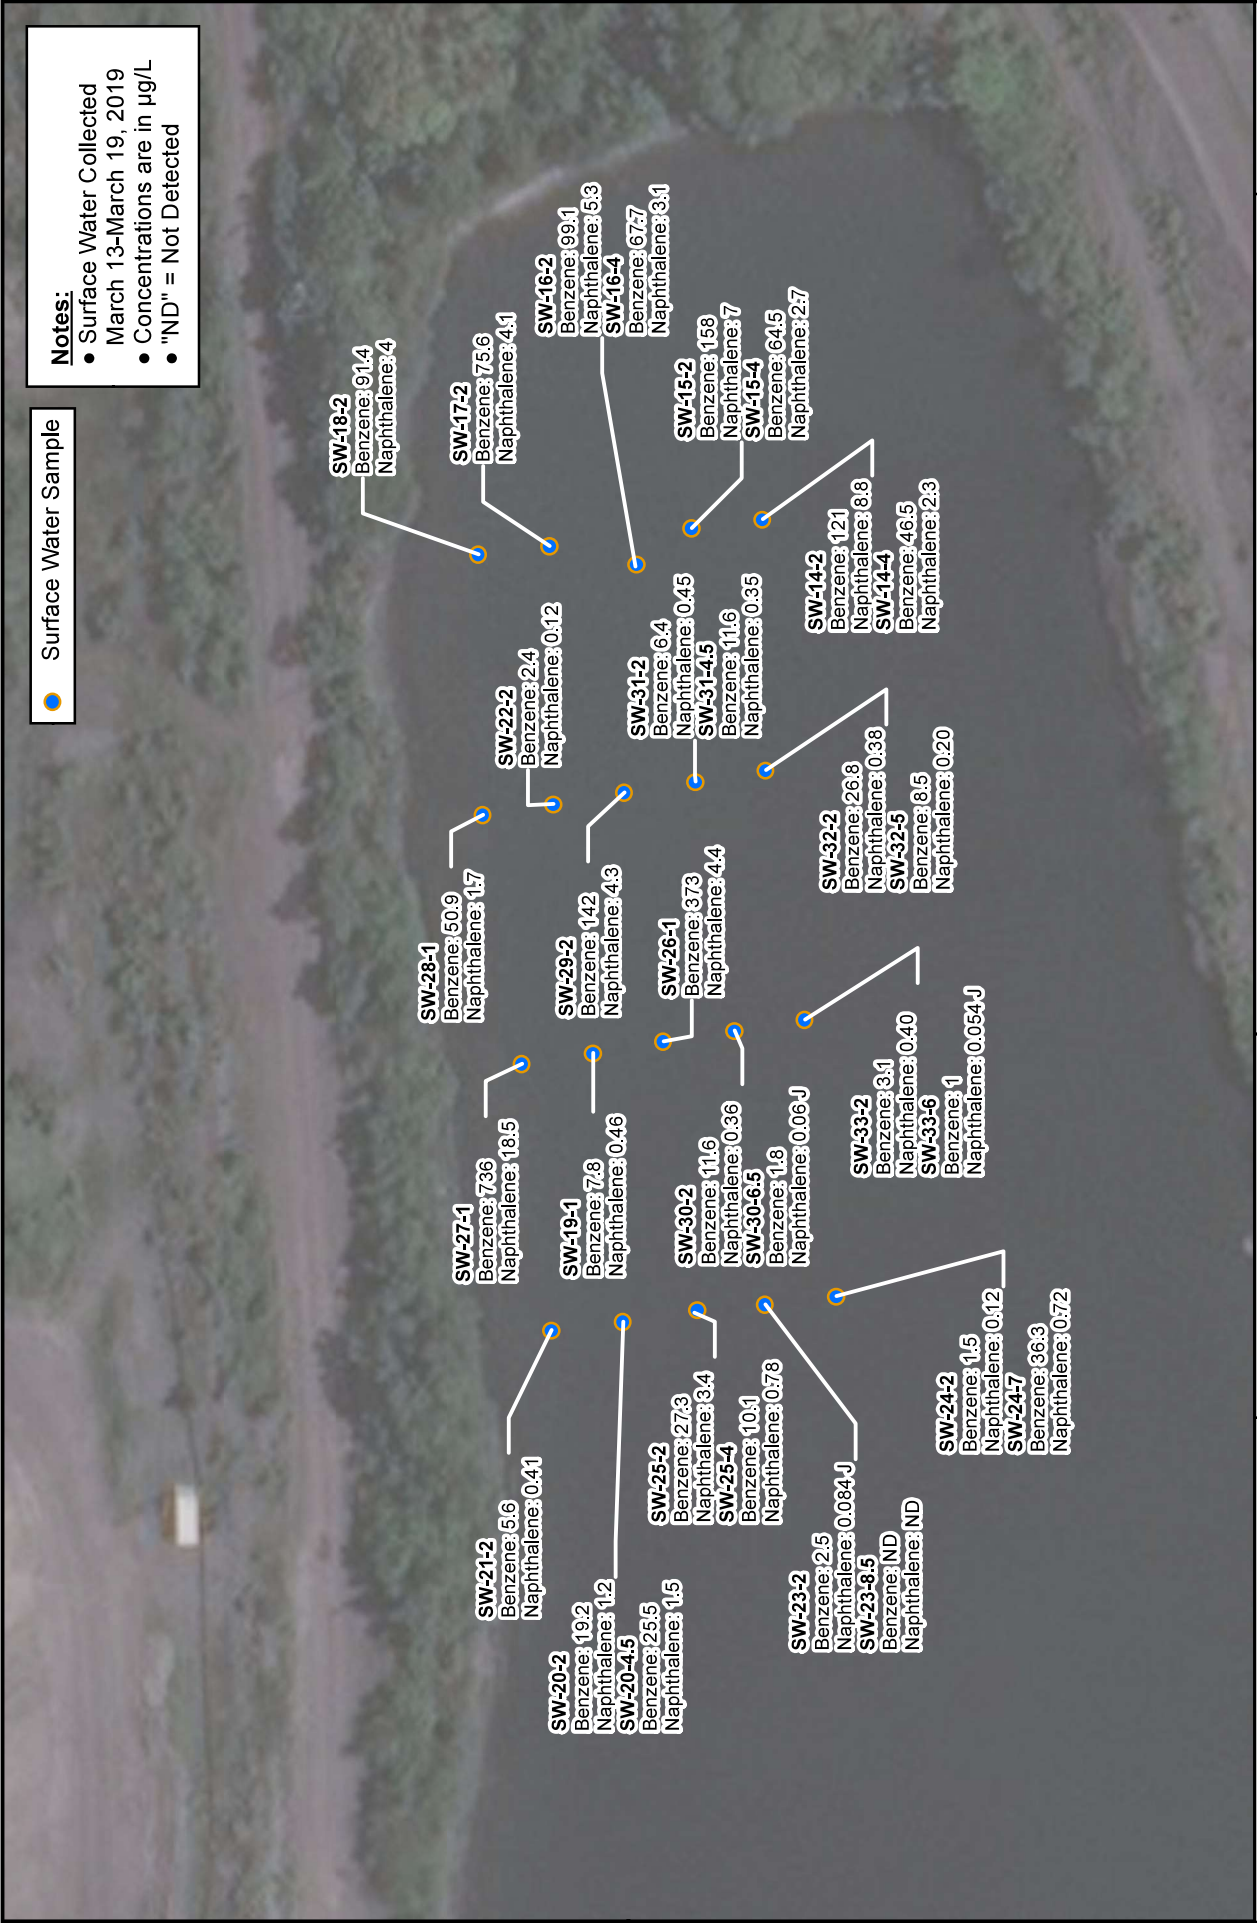

- Property Boundary
- Coke Oven Area

Trade Point Atlantic Coke Oven Area Location Map June 18, 2019		Figure 1
 0 500 1,000 2,000 Feet	 ARM Group Inc. <small>Engineers and Scientists</small>	Tradepoint Atlantic Baltimore County, MD EnviroAnalytics Group
	ARM Project No. 190288M & No. 190342M	

Figure 22

**Former Coke Oven Area - Cell 3
Surface Water Sample Locations
Benzene and Naphthalene Results**

ARM Group Inc.
Engineers and Scientists