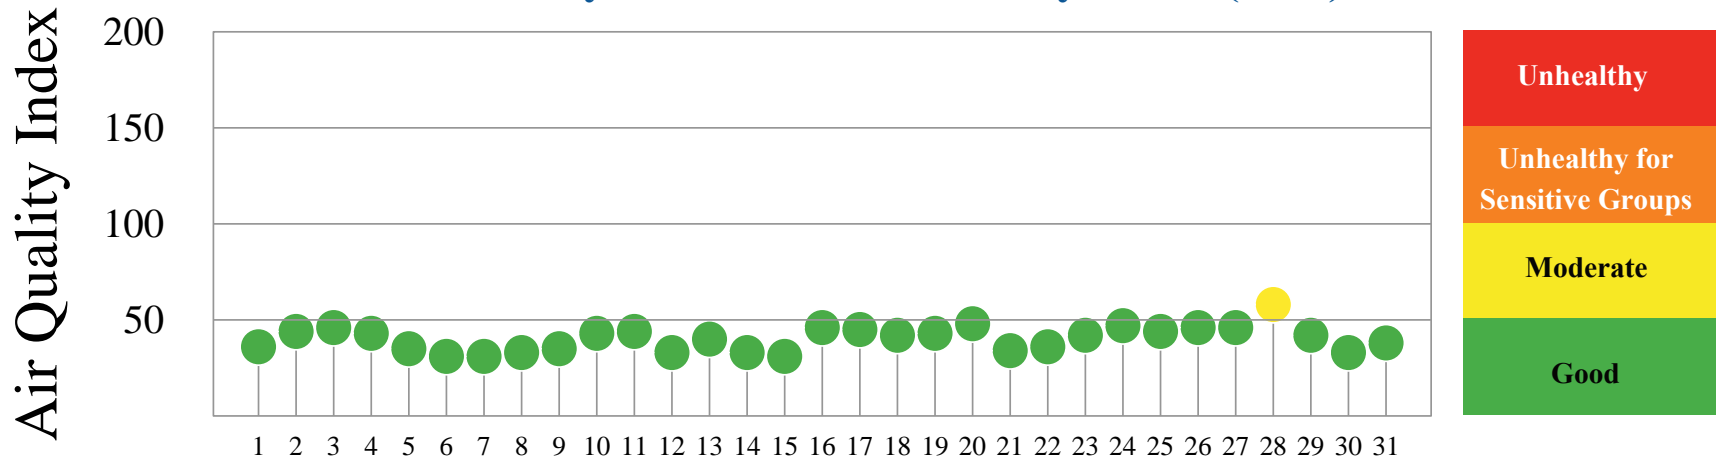

Quality of Air

Western Maryland, August 2022

Daily Maximum Air Quality Index (AQI)[†]

August 2022

Number of Days above 100 AQI vs. Days $\geq 90^\circ\text{F}$ at BWI (2022)

	Jan	Feb	Mar	Apr	May	Jun	Jul	Aug	Sep	Oct	Nov	Dec	Total
8-hour Ozone	0	0	0	0	0	0	0	0	n/a	n/a	n/a	n/a	0
24-hour PM Fine	0	0	0	0	0	0	0	0	n/a	n/a	n/a	n/a	0
Both Pollutants	0	0	0	0	0	0	0	0	n/a	n/a	n/a	n/a	0
Days $\geq 90^\circ\text{F}$	0	0	0	0	5	8	18	15	n/a	n/a	n/a	n/a	46

Monitoring Locations

Air Quality Index (AQI)

[†] Data is preliminary.
AQI is calculated using
EPA 2016 Guidance.

*Unhealthy for
Sensitive Groups