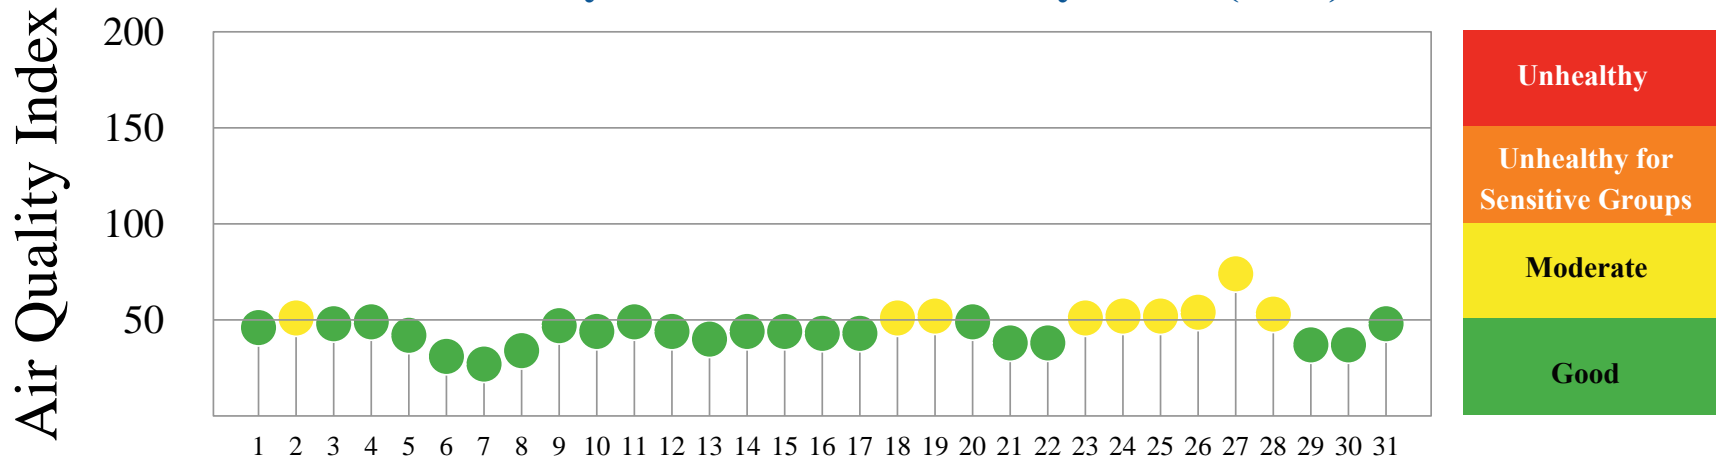

Quality of Air

Eastern Shore, August 2022

Daily Maximum Air Quality Index (AQI)[†]

August 2022

Number of Days above 100 AQI vs. Days $\geq 90^\circ\text{F}$ at BWI (2022)

	Jan	Feb	Mar	Apr	May	Jun	Jul	Aug	Sep	Oct	Nov	Dec	Total
8-hour Ozone	0	0	0	0	0	0	0	0	n/a	n/a	n/a	n/a	0
24-hour PM Fine	0	0	0	0	0	0	0	0	n/a	n/a	n/a	n/a	0
Both Pollutants	0	0	0	0	0	0	0	0	n/a	n/a	n/a	n/a	0
Days $\geq 90^\circ\text{F}$	0	0	0	0	5	8	18	15	n/a	n/a	n/a	n/a	46

Monitoring Locations

Air Quality Index (AQI)

[†] Data is preliminary.
AQI is calculated using
EPA 2016 Guidance.

*Unhealthy for
Sensitive Groups