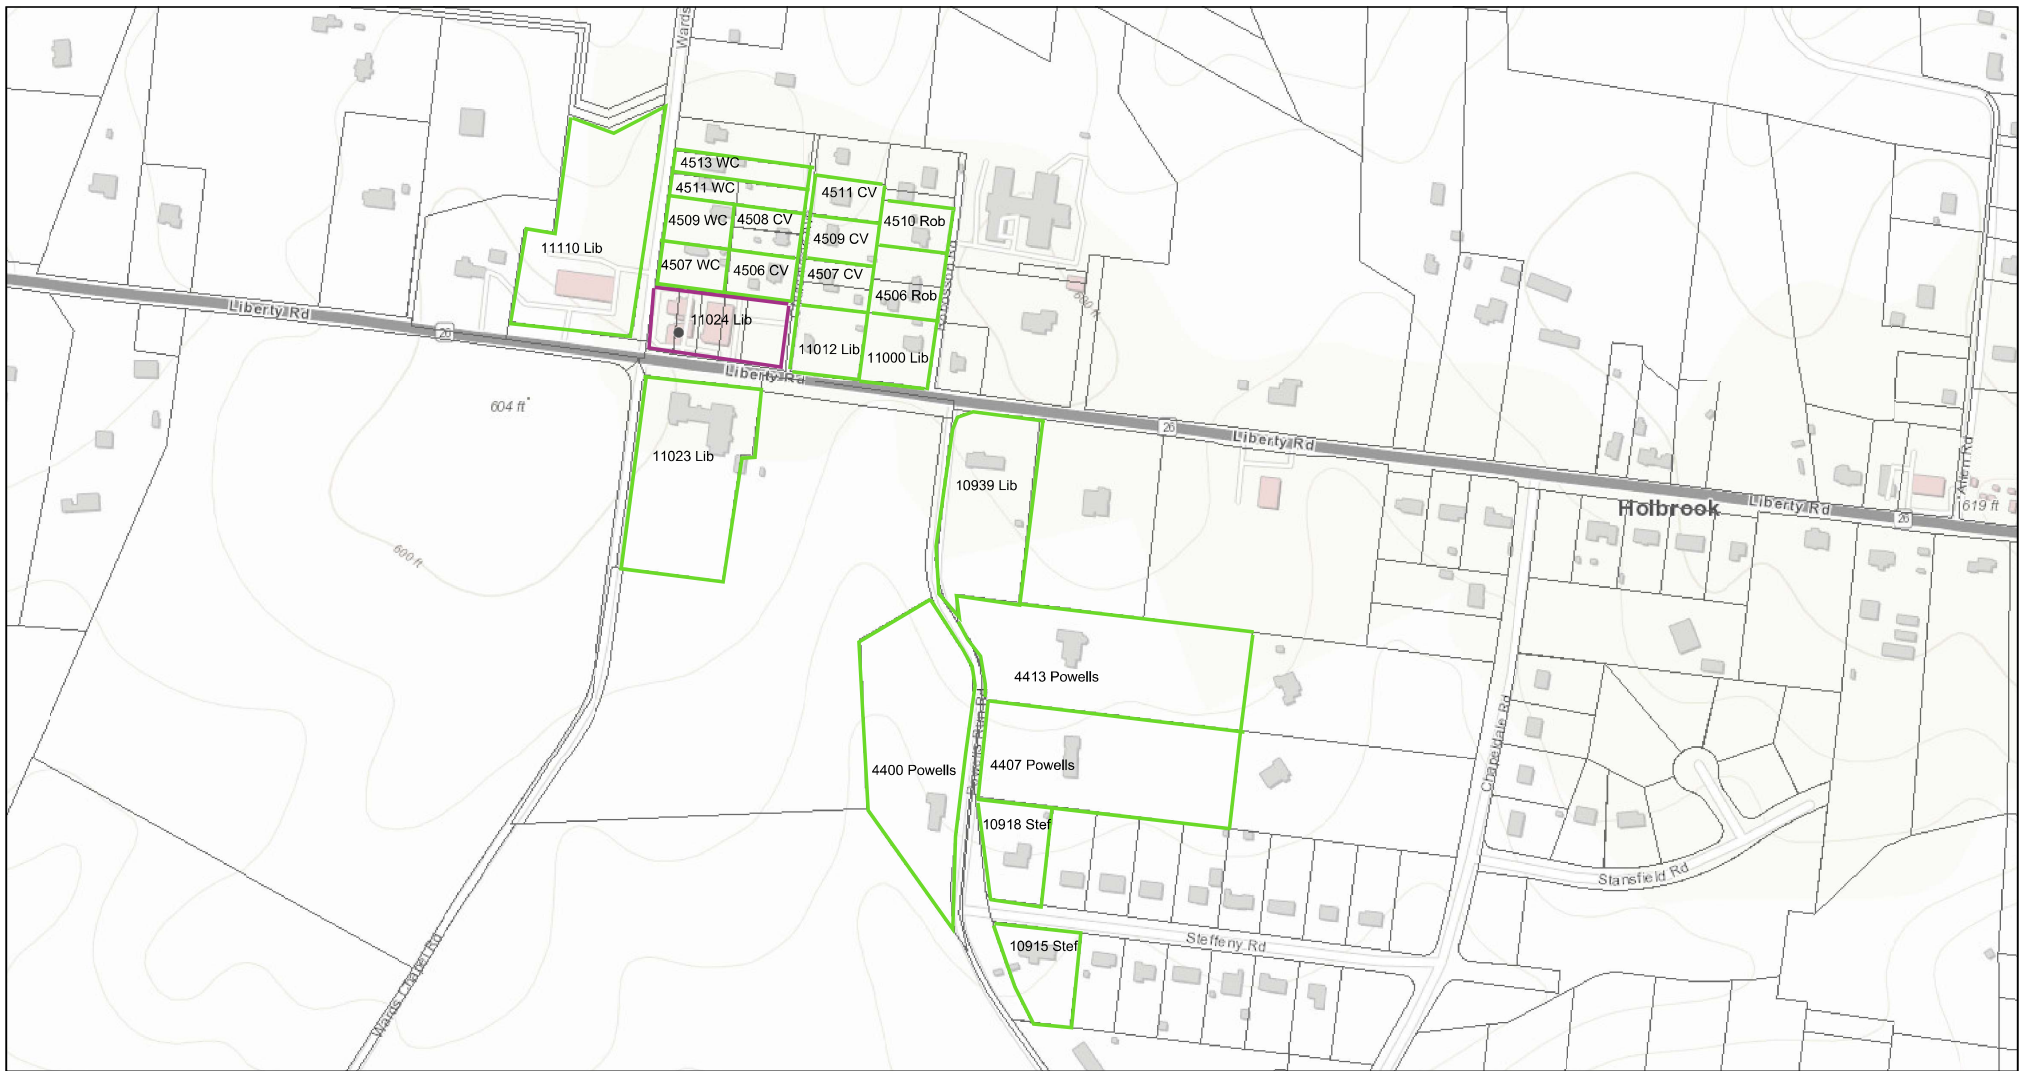

MERLIN Maryland's Environmental Resources and Land Information Network

- Charlie's Service Station
- Property's Sampled or To Be Sampled

CV - Churchview Ave
 Lib - Liberty Rd
 Powells - Powells Run Rd
 Stef - Steffeny Rd
 WC - Wards Chapel Rd

MD iMAP, MDP, SDAT, Baltimore County Government, Carroll County, VITA, Esri, HERE, Garmin, GeoTechnologies, Inc., USGS, EPA, USDA, MD iMAP, ESRI