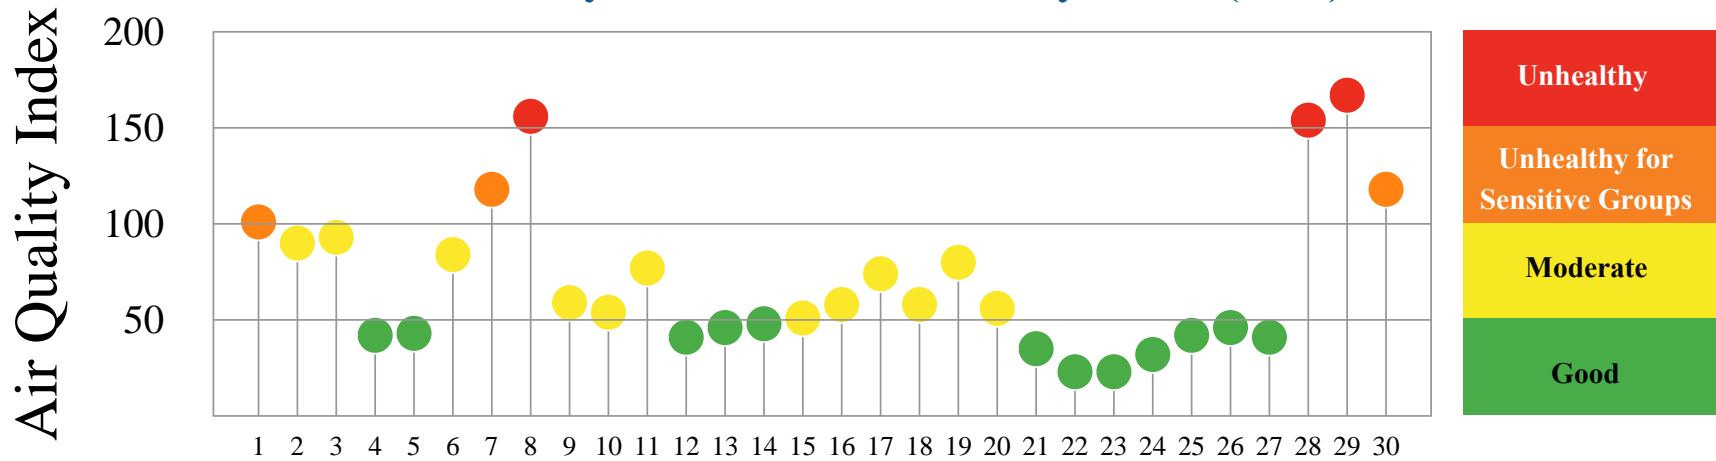

Quality of Air

Western Maryland, June 2023

Daily Maximum Air Quality Index (AQI)[†]

June 2023

Number of Days above 100 AQI vs. Days ≥ 90°F at BWI (2023)

	Jan	Feb	Mar	Apr	May	Jun	Jul	Aug	Sep	Oct	Nov	Dec	Total
8-hour Ozone	0	0	0	0	0	2	n/a	n/a	n/a	n/a	n/a	n/a	2
24-hour PM Fine	0	0	0	0	0	5	n/a	n/a	n/a	n/a	n/a	n/a	5
Both Pollutants	0	0	0	0	0	6	n/a	n/a	n/a	n/a	n/a	n/a	6
Days ≥ 90°F	0	0	0	0	0	4	n/a	n/a	n/a	n/a	n/a	n/a	4

Monitoring Locations

Air Quality Index (AQI)

[†] Data is preliminary.
AQI is calculated using
EPA 2016 Guidance.

*Unhealthy for
Sensitive Groups