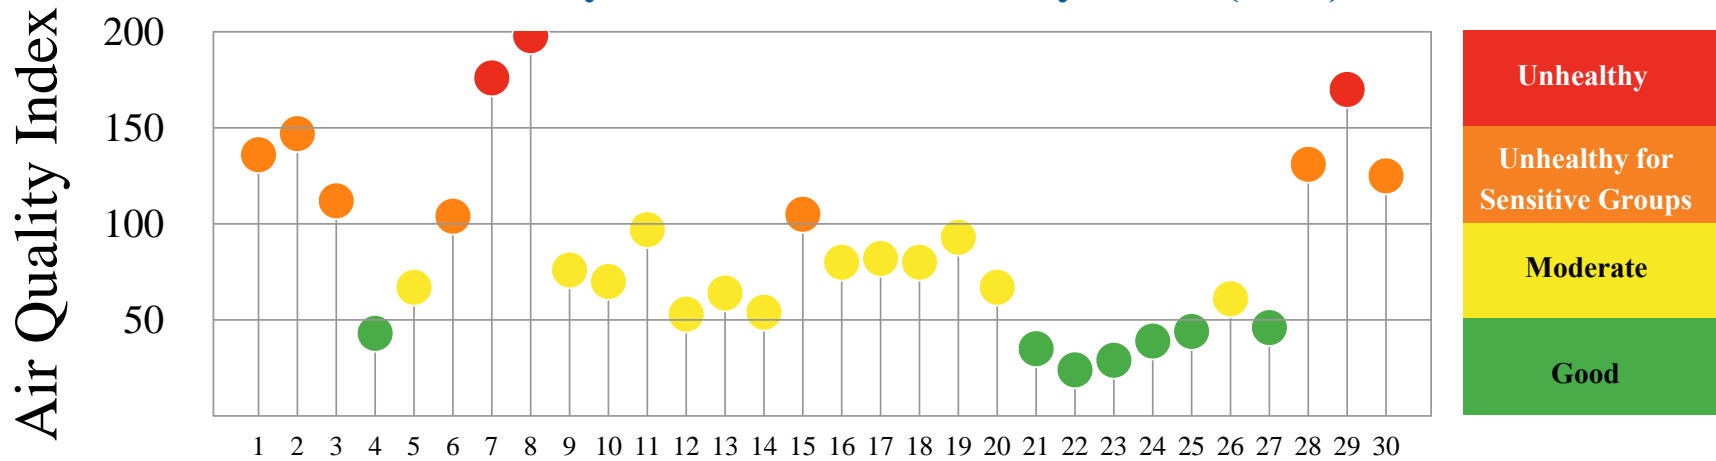

Quality of Air

Washington DC, June 2023

Daily Maximum Air Quality Index (AQI)[†]

June 2023

Number of Days above 100 AQI vs. Days $\geq 90^\circ\text{F}$ at BWI (2023)

	Jan	Feb	Mar	Apr	May	Jun	Jul	Aug	Sep	Oct	Nov	Dec	Total
8-hour Ozone	0	0	0	2	1	6	n/a	n/a	n/a	n/a	n/a	n/a	9
24-hour PM Fine	0	0	0	0	0	6	n/a	n/a	n/a	n/a	n/a	n/a	6
Both Pollutants	0	0	0	2	1	10	n/a	n/a	n/a	n/a	n/a	n/a	13
Days $\geq 90^\circ\text{F}$	0	0	0	0	0	4	n/a	n/a	n/a	n/a	n/a	n/a	4

Monitoring Locations

Air Quality Index (AQI)

[†] Data is preliminary.
AQI is calculated using
EPA 2016 Guidance.

*Unhealthy for
Sensitive Groups