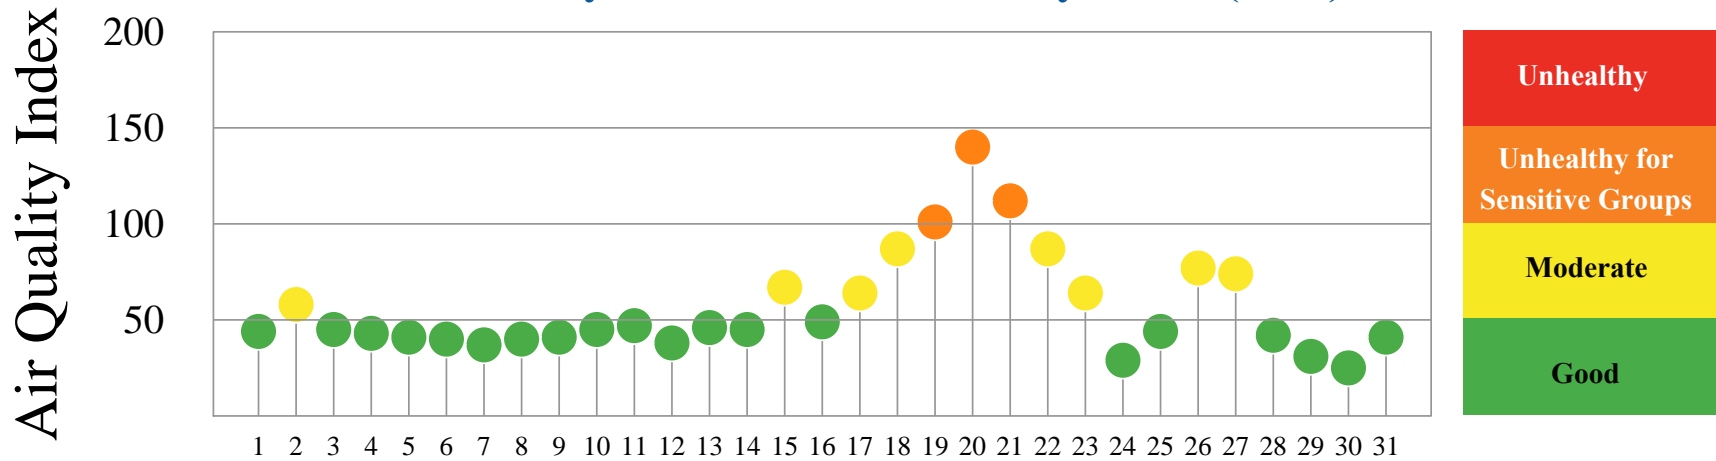

Quality of Air

Washington DC, May 2021

Daily Maximum Air Quality Index (AQI)[†]

May 2021

Number of Days above 100 AQI vs. Days $\geq 90^\circ\text{F}$ at BWI (2021)

	Jan	Feb	Mar	Apr	May	Jun	Jul	Aug	Sep	Oct	Nov	Dec	Total
8-hour Ozone	0	0	0	0	3	n/a	n/a	n/a	n/a	n/a	n/a	n/a	3
24-hour PM Fine	0	0	0	0	0	n/a	n/a	n/a	n/a	n/a	n/a	n/a	0
Both Pollutants	0	0	0	0	3	n/a	n/a	n/a	n/a	n/a	n/a	n/a	3
Days $\geq 90^\circ\text{F}$	0	0	0	0	3	n/a	n/a	n/a	n/a	n/a	n/a	n/a	3

Monitoring Locations

Air Quality Index (AQI)

[†] Data is preliminary.
AQI is calculated using
EPA 2016 Guidance.

*Unhealthy for
Sensitive Groups