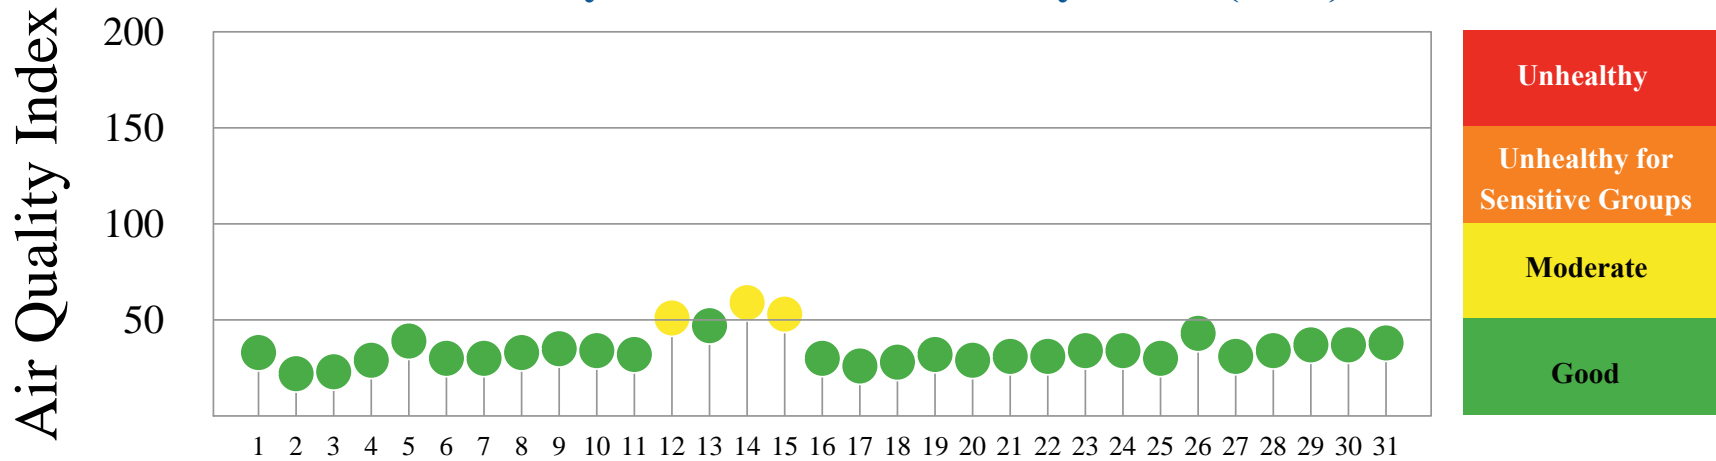

Quality of Air

Eastern Shore, January 2021

Daily Maximum Air Quality Index (AQI)[†]

January 2021

Number of Days above 100 AQI vs. Days $\geq 90^\circ\text{F}$ at BWI (2021)

	Jan	Feb	Mar	Apr	May	Jun	Jul	Aug	Sep	Oct	Nov	Dec	Total
8-hour Ozone	0	n/a	n/a	n/a	n/a	n/a	n/a	n/a	n/a	n/a	n/a	n/a	0
24-hour PM Fine	0	n/a	n/a	n/a	n/a	n/a	n/a	n/a	n/a	n/a	n/a	n/a	0
Both Pollutants	0	n/a	n/a	n/a	n/a	n/a	n/a	n/a	n/a	n/a	n/a	n/a	0
Days $\geq 90^\circ\text{F}$	0	n/a	n/a	n/a	n/a	n/a	n/a	n/a	n/a	n/a	n/a	n/a	0

Monitoring Locations

Air Quality Index (AQI)

[†] Data is preliminary.
AQI is calculated using
EPA 2016 Guidance.

*Unhealthy for
Sensitive Groups