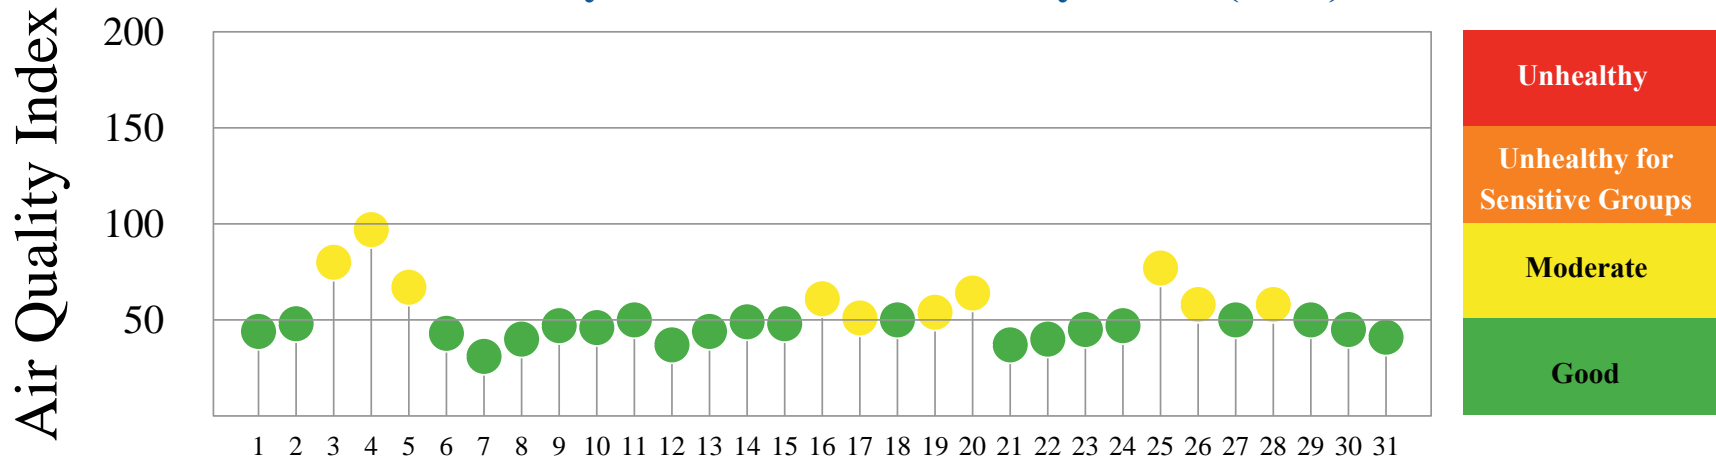

Quality of Air

Baltimore, August 2022

Daily Maximum Air Quality Index (AQI)[†]

August 2022

Number of Days above 100 AQI vs. Days $\geq 90^\circ\text{F}$ at BWI (2022)

	Jan	Feb	Mar	Apr	May	Jun	Jul	Aug	Sep	Oct	Nov	Dec	Total
8-hour Ozone	0	0	0	0	0	2	1	0	n/a	n/a	n/a	n/a	3
24-hour PM Fine	0	0	0	0	0	0	0	0	n/a	n/a	n/a	n/a	0
Both Pollutants	0	0	0	0	0	2	1	0	n/a	n/a	n/a	n/a	3
Days $\geq 90^\circ\text{F}$	0	0	0	0	5	8	18	15	n/a	n/a	n/a	n/a	46

Monitoring Locations

Air Quality Index (AQI)

[†] Data is preliminary.
AQI is calculated using
EPA 2016 Guidance.

*Unhealthy for
Sensitive Groups