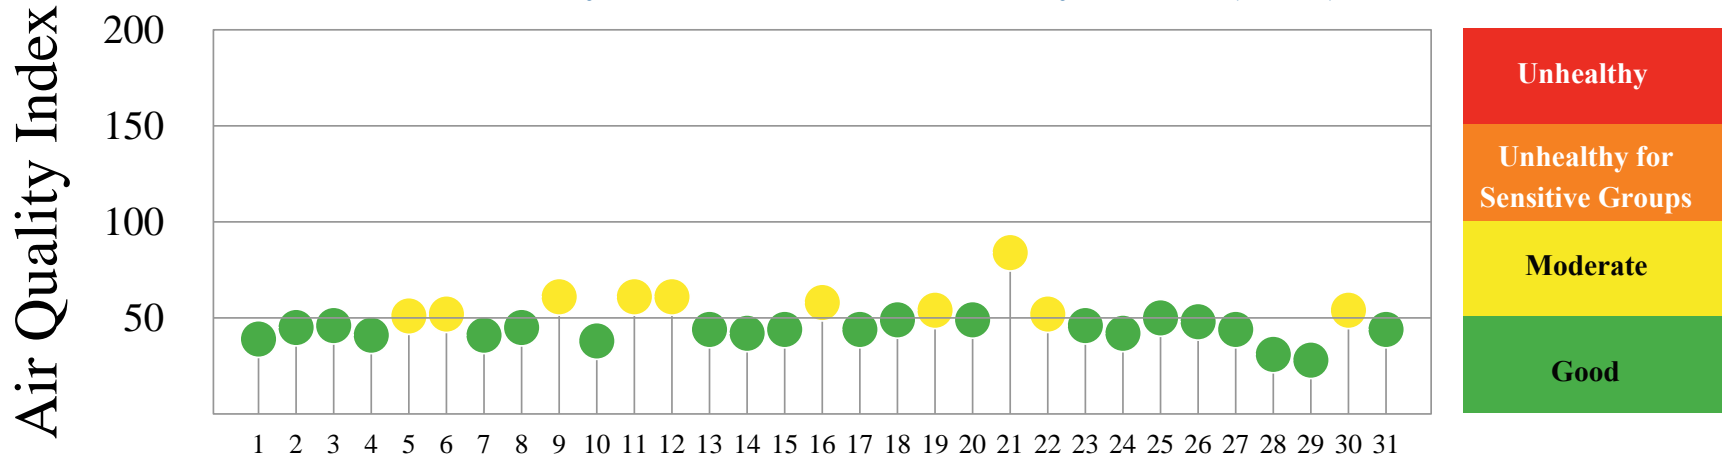

Quality of Air

Eastern Shore, August 2023

Daily Maximum Air Quality Index (AQI)[†]

August 2023

Number of Days above 100 AQI vs. Days ≥ 90°F at BWI (2023)

	Jan	Feb	Mar	Apr	May	Jun	Jul	Aug	Sep	Oct	Nov	Dec	Total
8-hour Ozone	0	0	0	1	0	5	1	0	n/a	n/a	n/a	n/a	7
24-hour PM Fine	0	0	0	0	0	4	0	0	n/a	n/a	n/a	n/a	4
Both Pollutants	0	0	0	1	0	6	1	0	n/a	n/a	n/a	n/a	8
Days ≥ 90°F	0	0	0	0	0	4	17	8	n/a	n/a	n/a	n/a	29

Monitoring Locations

Air Quality Index (AQI)

[†] Data is preliminary.
AQI is calculated using
EPA 2016 Guidance.

*Unhealthy for
Sensitive Groups