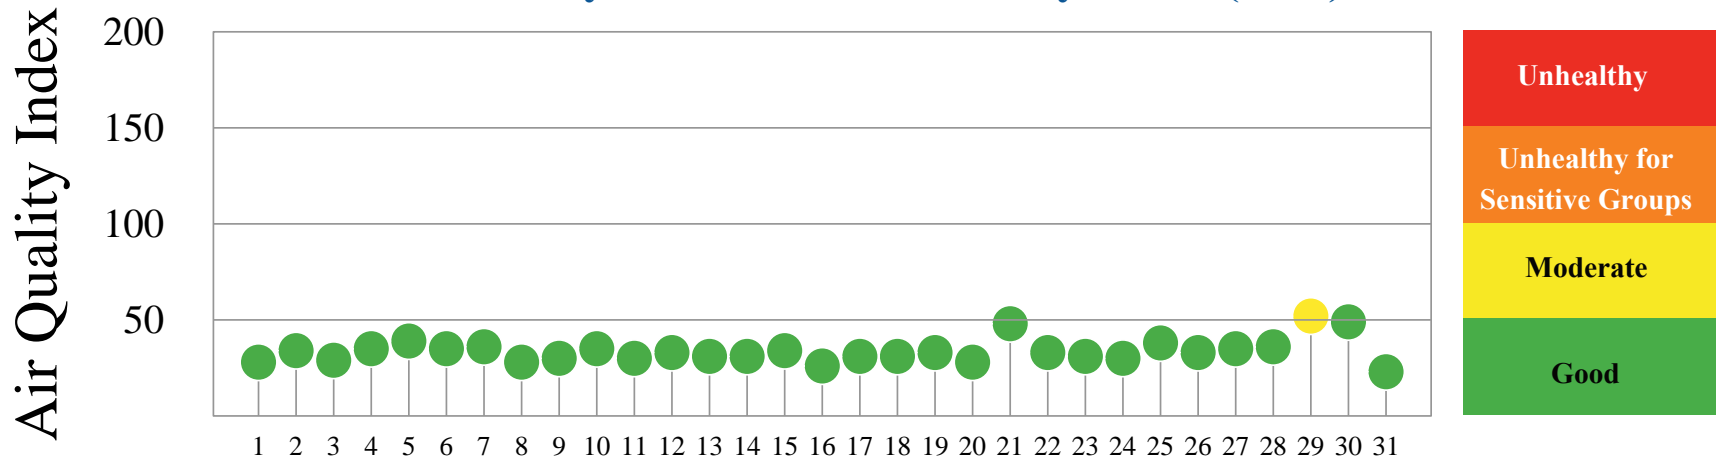

Quality of Air

Eastern Shore, December 2022

Daily Maximum Air Quality Index (AQI)[†]

December 2022

Number of Days above 100 AQI vs. Days $\geq 90^\circ\text{F}$ at BWI (2022)

	Jan	Feb	Mar	Apr	May	Jun	Jul	Aug	Sep	Oct	Nov	Dec	Total
8-hour Ozone	0	0	0	0	0	0	0	0	0	0	0	0	0
24-hour PM Fine	0	0	0	0	0	0	0	0	0	0	0	0	0
Both Pollutants	0	0	0	0	0	0	0	0	0	0	0	0	0
Days $\geq 90^\circ\text{F}$	0	0	0	0	5	8	18	15	2	0	0	0	48

Monitoring Locations

Air Quality Index (AQI)

[†] Data is preliminary.
AQI is calculated using
EPA 2016 Guidance.

*Unhealthy for
Sensitive Groups