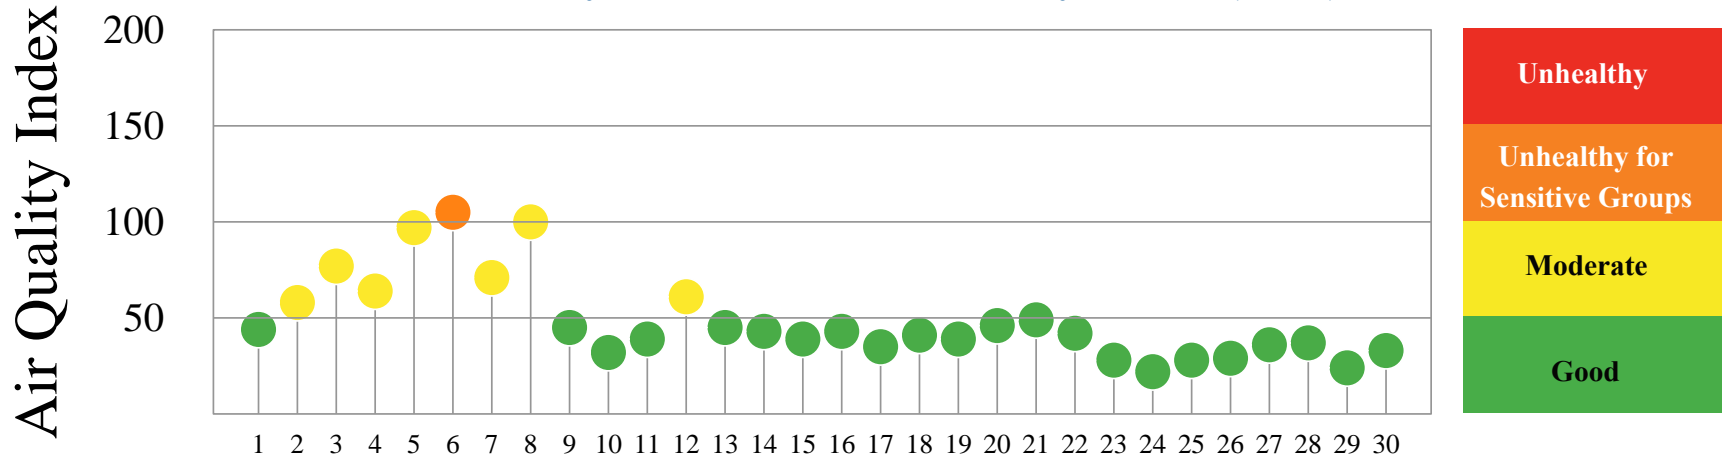

Quality of Air

Baltimore, September 2023

Daily Maximum Air Quality Index (AQI)[†]

September 2023

Number of Days above 100 AQI vs. Days $\geq 90^\circ\text{F}$ at BWI (2023)

	Jan	Feb	Mar	Apr	May	Jun	Jul	Aug	Sep	Oct	Nov	Dec	Total
8-hour Ozone	0	0	0	2	1	7	6	0	1	n/a	n/a	n/a	17
24-hour PM Fine	0	0	0	0	0	4	0	0	0	n/a	n/a	n/a	4
Both Pollutants	0	0	0	2	1	9	6	0	1	n/a	n/a	n/a	19
Days $\geq 90^\circ\text{F}$	0	0	0	0	0	4	17	8	6	n/a	n/a	n/a	35

Monitoring Locations

Air Quality Index (AQI)

[†] Data is preliminary.
AQI is calculated using
EPA 2016 Guidance.

*Unhealthy for
Sensitive Groups