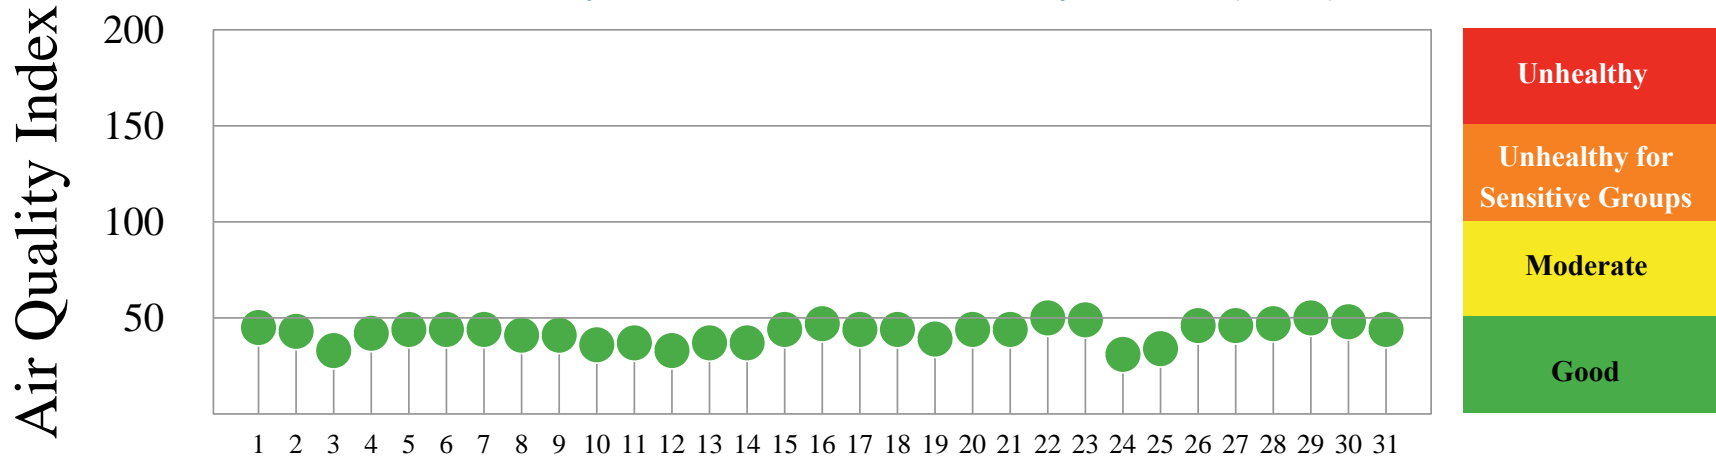

Quality of Air

Baltimore, March 2023

Daily Maximum Air Quality Index (AQI)[†]

March 2023

Number of Days above 100 AQI vs. Days $\geq 90^\circ\text{F}$ at BWI (2023)

	Jan	Feb	Mar	Apr	May	Jun	Jul	Aug	Sep	Oct	Nov	Dec	Total
8-hour Ozone	0	0	0	n/a	n/a	n/a	n/a	n/a	n/a	n/a	n/a	n/a	0
24-hour PM Fine	0	0	0	n/a	n/a	n/a	n/a	n/a	n/a	n/a	n/a	n/a	0
Both Pollutants	0	0	0	n/a	n/a	n/a	n/a	n/a	n/a	n/a	n/a	n/a	0
Days $\geq 90^\circ\text{F}$	0	0	0	n/a	n/a	n/a	n/a	n/a	n/a	n/a	n/a	n/a	0

Monitoring Locations

Air Quality Index (AQI)

[†] Data is preliminary.
AQI is calculated using
EPA 2016 Guidance.

*Unhealthy for
Sensitive Groups