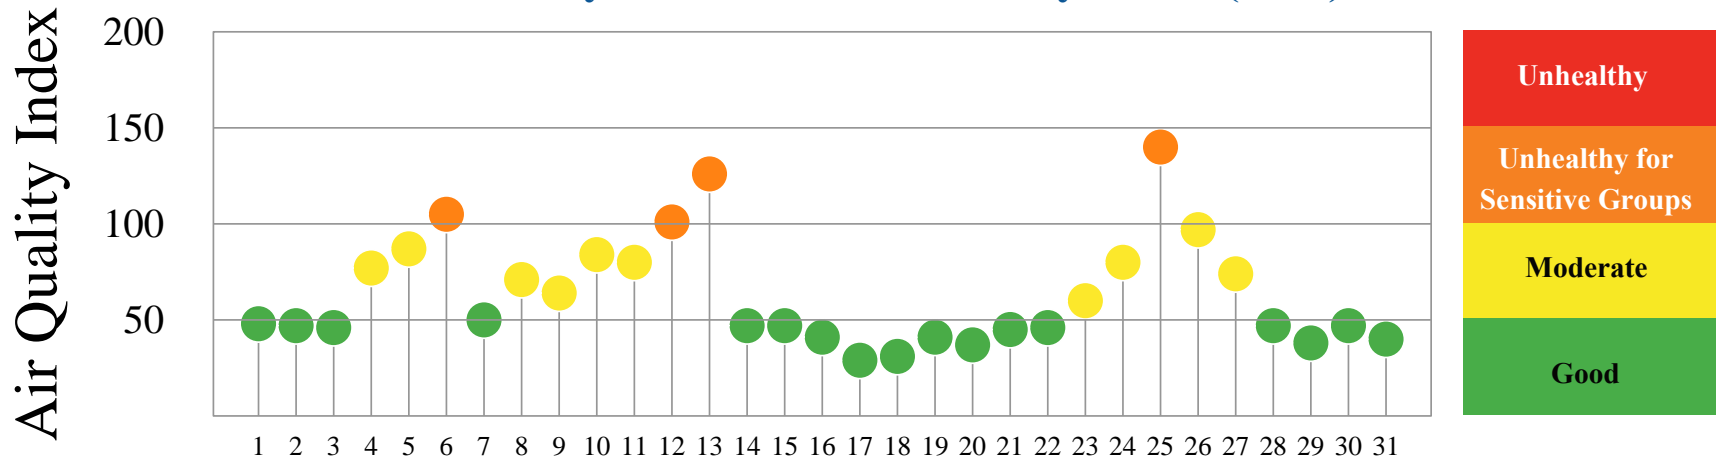

Quality of Air

Baltimore, August 2021

Daily Maximum Air Quality Index (AQI)[†]

August 2021

Number of Days above 100 AQI vs. Days $\geq 90^\circ\text{F}$ at BWI (2021)

	Jan	Feb	Mar	Apr	May	Jun	Jul	Aug	Sep	Oct	Nov	Dec	Total
8-hour Ozone	0	0	0	0	3	4	5	4	n/a	n/a	n/a	n/a	16
24-hour PM Fine	0	0	0	0	0	0	1	0	n/a	n/a	n/a	n/a	1
Both Pollutants	0	0	0	0	3	4	5	4	n/a	n/a	n/a	n/a	16
Days $\geq 90^\circ\text{F}$	0	0	0	0	3	11	21	14	n/a	n/a	n/a	n/a	49

Monitoring Locations

Air Quality Index (AQI)

[†] Data is preliminary.
AQI is calculated using
EPA 2016 Guidance.

*Unhealthy for
Sensitive Groups